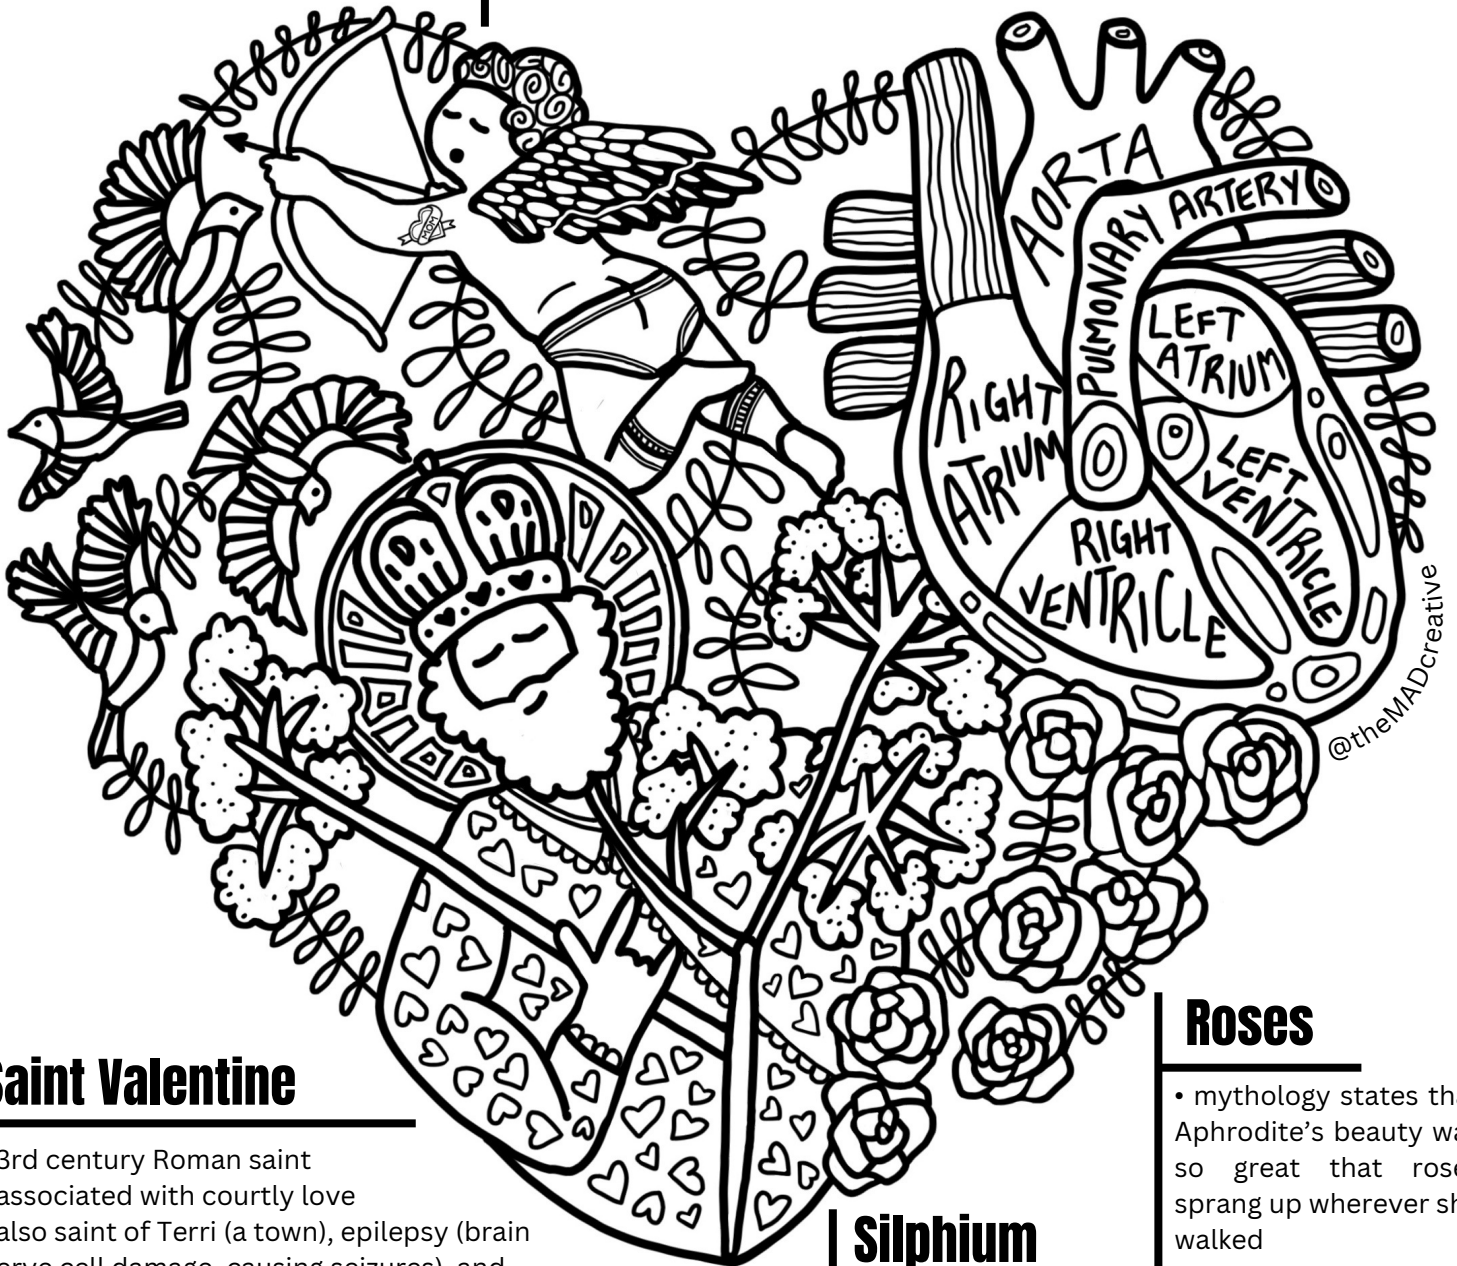

Doves

- symbolize peace, freedom, love
- following WWII, Pablo Picasso made a poster of a dove for Poland's Peace Congress; since then the dove has become a symbol of peace all over the world

Cupid

- Roman god of love— son of Venus (goddess of love) and Mars (god of war)
- aka Greek god Eros— son of Aphrodite (goddess of beauty) and Ares (god of war)

Anatomical Heart

- was once thought to be the center of all thought processes, not the brain
- all emotions (including love) were associated with the heart

Saint Valentine

- 3rd century Roman saint
- associated with courtly love
- also saint of Terri (a town), epilepsy (brain nerve cell damage, causing seizures), and beekeepers
- placed his hands over blind girl named Julia and cured her vision
- did not renounce his Christian faith to Claudius, emperor of Rome; so he was persecuted on February 14, 269
- upon his death, he wrote a letter to Julia, the cured blind girl and daughter of his jailer, and signed the letter "from your Valentine"

Roses

- mythology states that Aphrodite's beauty was so great that roses sprang up wherever she walked

Silphium

- plant's seed pod resembles the modern Valentine heart symbol
- once reported to help treat cough, sore throat, fever, indigestion, aches, warts, and other ailments
- January 2024— after 2,000 years of extinction, a professor may have discovered a botanical survivor in Turkey